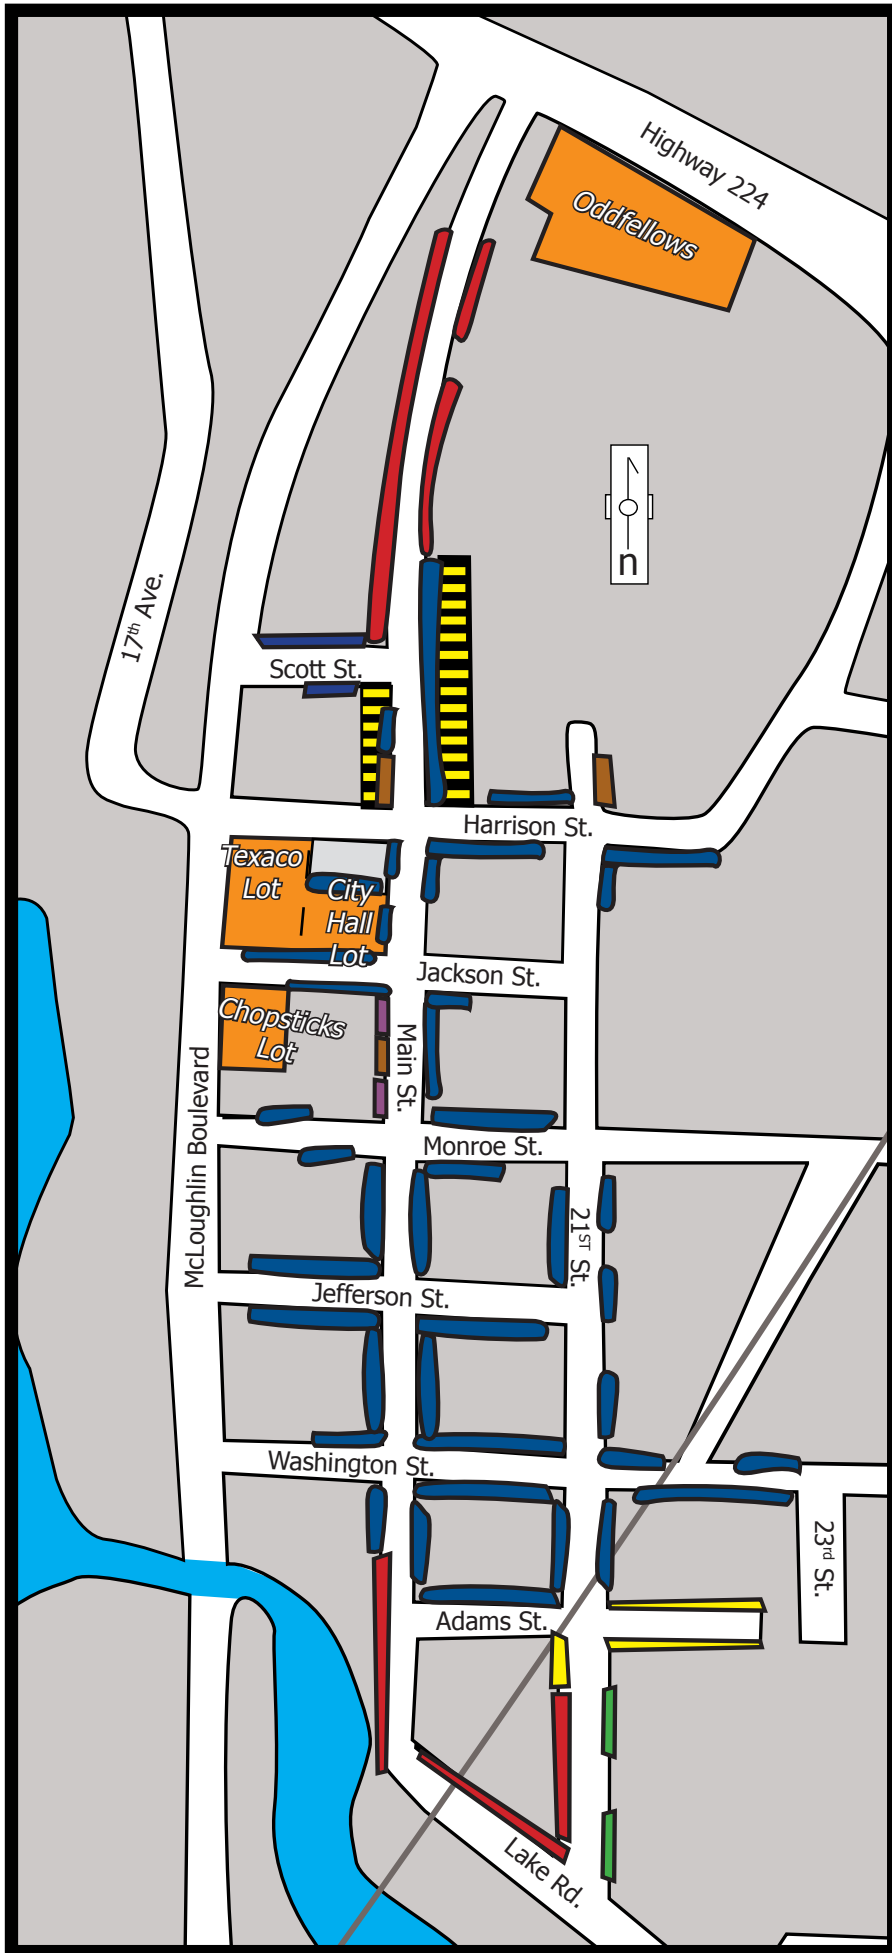

Downtown Milwaukie Parking